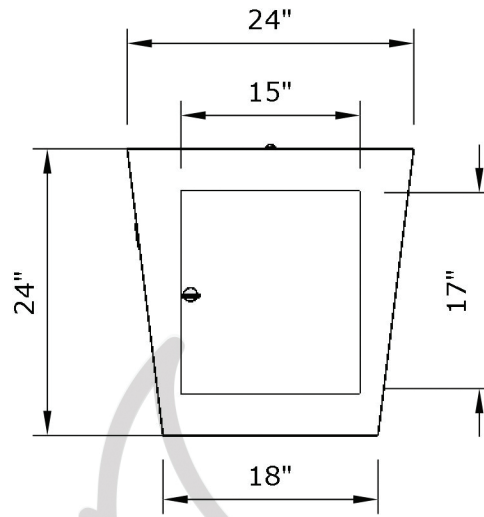

**Replacement Part Numbers**

**TOP**

**FRONT**

**SIDE**

**Mesa - 72" Fire Pit**

<b>Page Number</b>	1 of 1
<b>Author:</b> Bryant Uribe	4/13/2018
<b>Approved By:</b> Gabriel Estrada	4/13/2018

<b>Part Number</b>	OPT-CPRTT7224, OPT-CSTT7224, OPT-SSTT7224
<b>Material</b>	Copper / Steel / Stainless Steel
<b>Finishes</b>	Copper, Stainless Steel, Corten Steel
<b>Gas Type</b>	Natural Gas (-NG) or Liquid Propane (-LP)
<b>Weight</b>	180 lbs.
<b>BTUs</b>	95,000
<b>Suggested Fire Glass</b>	75 lbs.
<b>Access Door</b>	Yes

ITEM NO.	REPLACEMENT PART NUMBER	QTY.
1	OPT-166T54	1
2	OPT-256	1
3	OPT-LATCH	1

**Proprietary & Confidential:** The information contained in this drawing is the sole property of **The Outdoor Plus**. Any reproduction or as a whole without written permission of **The Outdoor Plus** is prohibited.