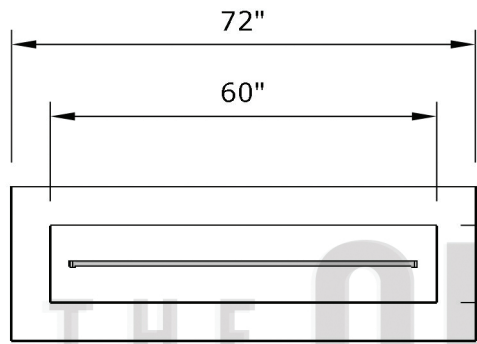

**Replacement Part Numbers**

**TOP**

**FRONT**

**SIDE**

**Mesa - 72" Fire Pit**

<b>Page Number</b>	1 of 1
<b>Author:</b> Bryant Uribe	4/13/2018
<b>Approved By:</b> Gabriel Estrada	4/13/2018

<b>Part Number</b>	OPT-CPRTT7224, OPT-CSTT7224, OPT-SSTT7224
<b>Material</b>	Copper / Steel / Stainless Steel
<b>Finishes</b>	Copper, Stainless Steel, Corten Steel
<b>Gas Type</b>	Natural Gas (-NG) or Liquid Propane (-LP)
<b>Weight</b>	180 lbs.
<b>BTUs</b>	95,000
<b>Suggested Fire Glass</b>	75 lbs.
<b>Access Door</b>	Yes

ITEM NO.	REPLACEMENT PART NUMBER	QTY.
1	OPT-166T54	1
2	OPT-256	1
3	OPT-LATCH	1

**Proprietary & Confidential:** The information contained in this drawing is the sole property of **The Outdoor Plus**. Any reproduction or as a whole without written permission of **The Outdoor Plus** is prohibited.