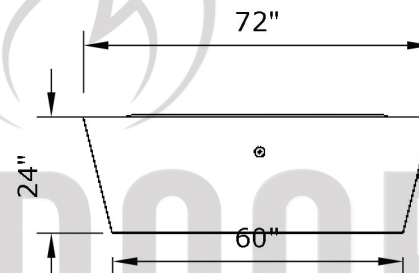

**Replacement Part Numbers**

**TOP**

**FRONT**

**SIDE**

**Mesa - 72" Fire Pit**

<b>Page Number</b>	1 of 1
<b>Author:</b> Bryant Uribe	4/13/2018
<b>Approved By:</b> Gabriel Estrada	4/13/2018

<b>Part Number</b>	OPT-CPRTT7224, OPT-CSTT7224, OPT-SSTT7224
<b>Material</b>	Copper / Steel / Stainless Steel
<b>Finishes</b>	Copper, Stainless Steel, Corten Steel
<b>Gas Type</b>	Natural Gas (-NG) or Liquid Propane (-LP)
<b>Weight</b>	180 lbs.
<b>BTUs</b>	95,000
<b>Suggested Fire Glass</b>	75 lbs.
<b>Access Door</b>	Yes

ITEM NO.	REPLACEMENT PART NUMBER	QTY.
1	OPT-166T54	1
2	OPT-256	1
3	OPT-LATCH	1

**Proprietary & Confidential:** The information contained in this drawing is the sole property of **The Outdoor Plus**. Any reproduction or as a whole without written permission of **The Outdoor Plus** is prohibited.